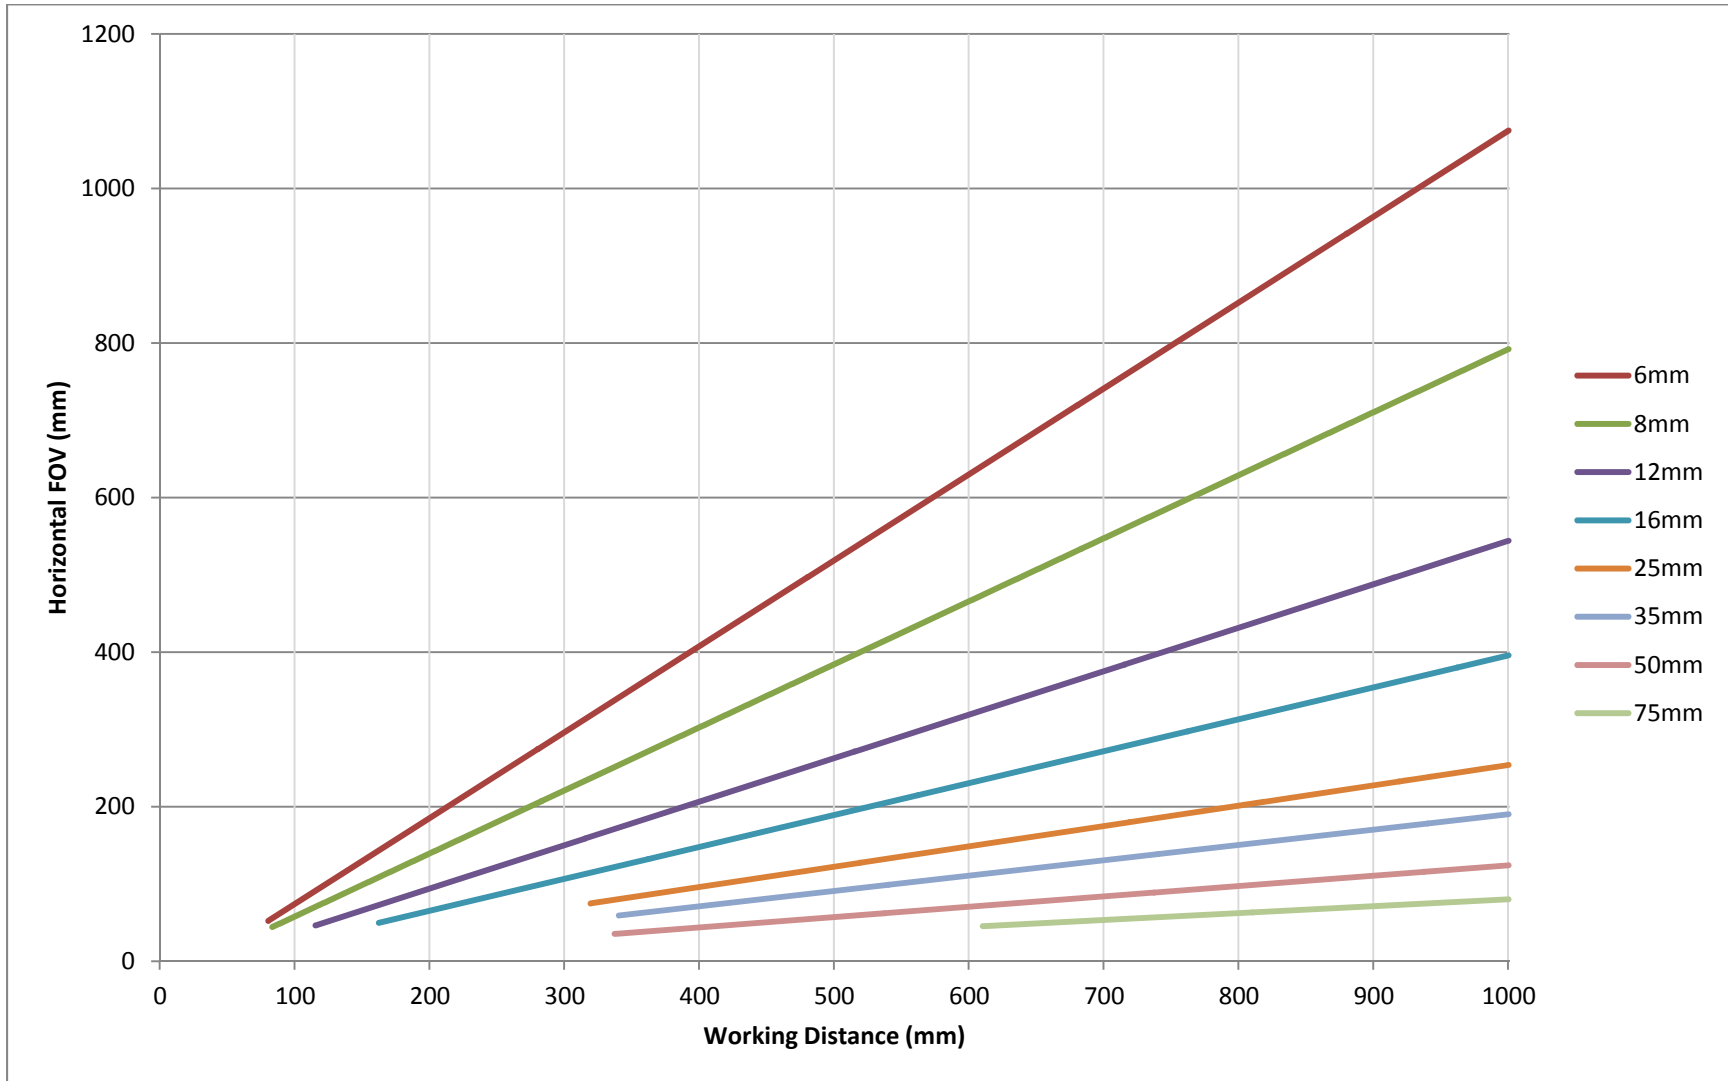

Evetar C-mount Lenses on 1.3 MP VE Series

Evetar C-mount Lenses on 1.3 MP VE Series, FOV as a function of WD Chart