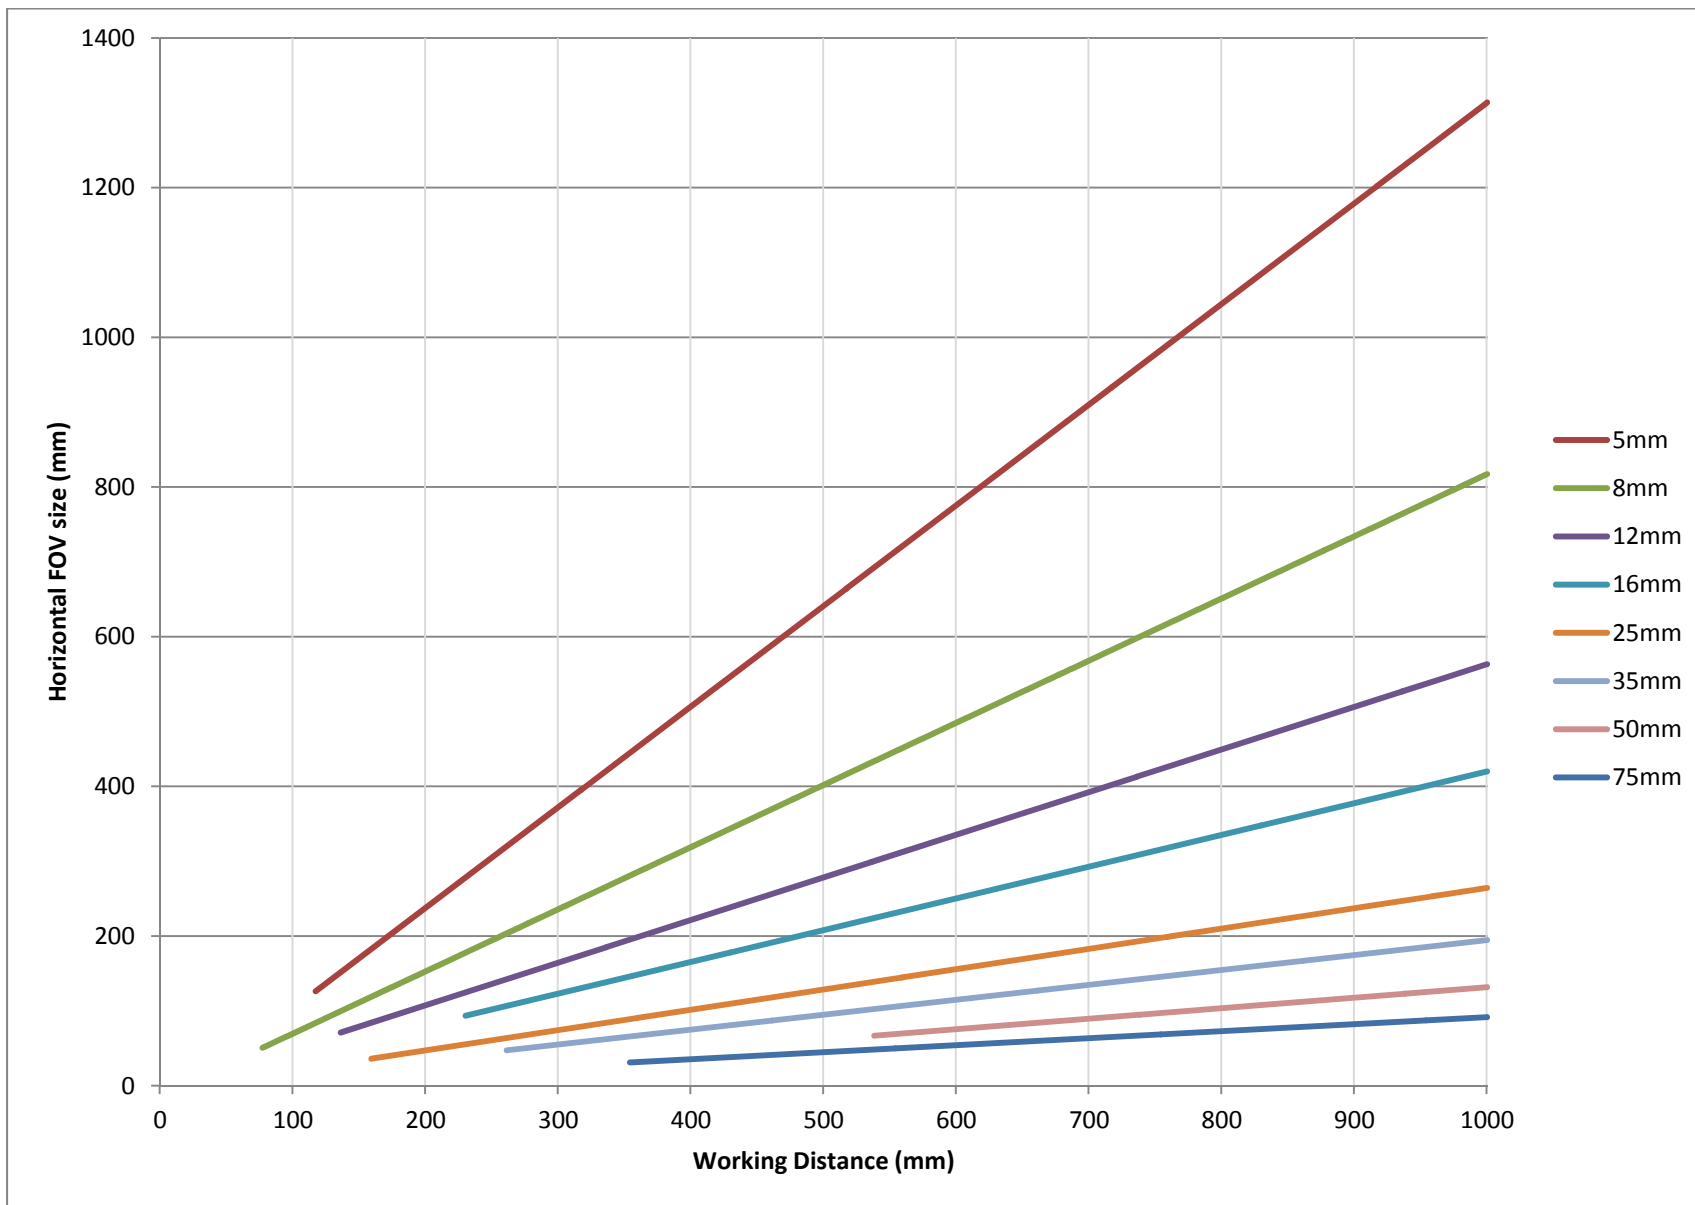

Computar C-mount Lenses on 1.3 MP VE Series

Computar C-mount Lenses on 1.3 MP VE Series, FOV as a function of WD Chart