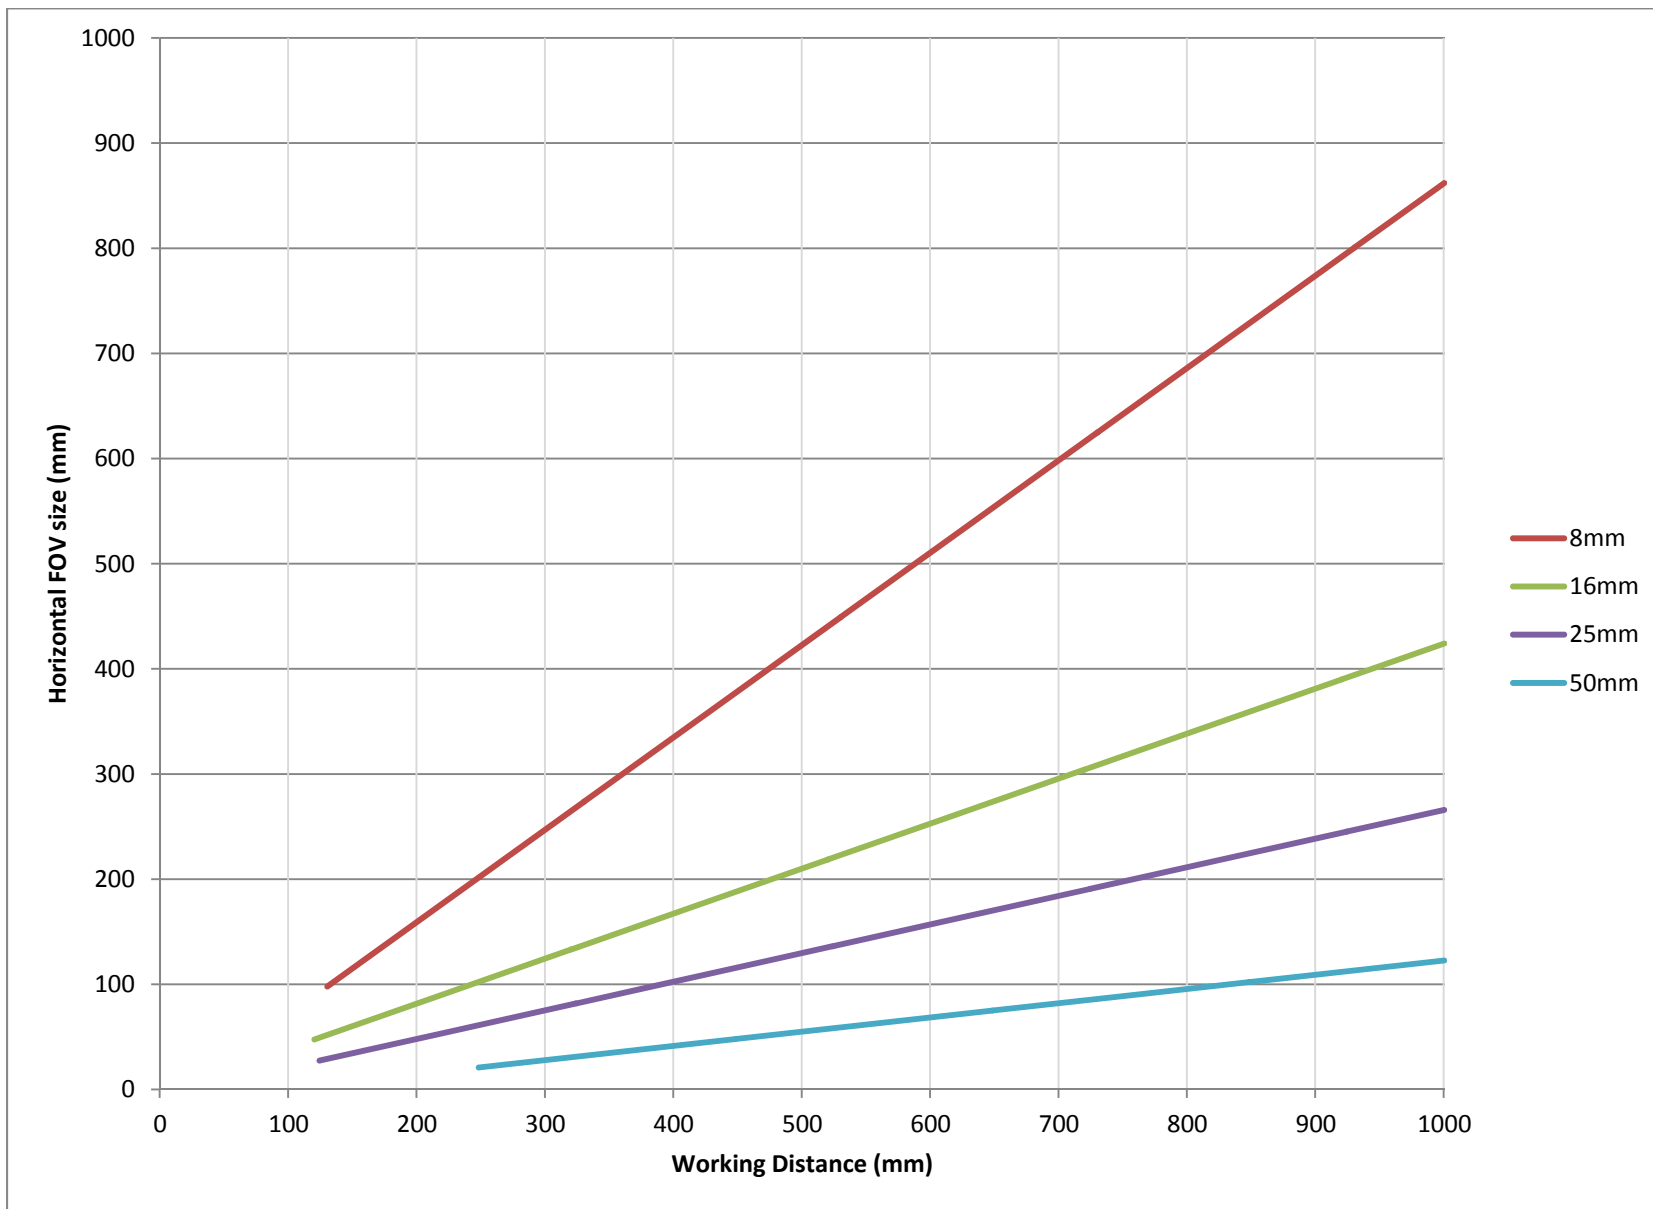

Tamron C-mount Lenses on 1.3MP VE Series

VE Series

Tamron C-mount Lenses on 1.3 MP VE Series, FOV as a function of WD Chart

WD (mm)	8mm	16mm	25mm	50mm
Minimum	99 x 79 @ 130mm	47 x 38 @ 120mm	27 x 22 @ 124mm	20 x 16 @ 248mm
20				
40				
60				
80				
100				
120		48 x 38		
140	107 x 85	56 x 45	32 x 25	
160	124 x 99	65 x 52	37 x 30	
180	142 x 113	73 x 59	43 x 34	
200	159 x 128	82 x 65	48 x 38	
220	177 x 142	90 x 72	54 x 43	
240	195 x 156	99 x 79	59 x 47	
260	212 x 170	107 x 86	64 x 52	23 x 18
280	230 x 184	116 x 93	70 x 56	25 x 20
300	247 x 198	125 x 100	75 x 60	28 x 22
320	265 x 212	133 x 106	81 x 65	31 x 25
340	282 x 226	142 x 113	86 x 69	33 x 27
360	300 x 240	150 x 120	92 x 73	36 x 29
380	318 x 254	159 x 127	97 x 78	39 x 31
400	335 x 268	167 x 134	103 x 82	41 x 33
420	353 x 282	176 x 141	108 x 86	44 x 35
440	370 x 296	184 x 148	113 x 91	47 x 38
460	388 x 310	193 x 154	119 x 95	50 x 40
480	405 x 324	202 x 161	124 x 99	52 x 42
500	423 x 338	210 x 168	130 x 104	55 x 44
520	440 x 352	219 x 175	135 x 108	58 x 46
540	458 x 366	227 x 182	141 x 113	60 x 48
560	476 x 380	236 x 189	146 x 117	63 x 51
580	493 x 395	244 x 196	152 x 121	66 x 53
600	511 x 409	253 x 202	157 x 126	69 x 55
620	528 x 423	261 x 209	162 x 130	71 x 57
640	546 x 437	270 x 216	168 x 134	74 x 59
660	563 x 451	279 x 223	173 x 139	77 x 61
680	581 x 465	287 x 230	179 x 143	79 x 63
700	599 x 479	296 x 237	184 x 147	82 x 66
720	616 x 493	304 x 243	190 x 152	85 x 68
740	634 x 507	313 x 250	195 x 156	87 x 70
760	651 x 521	321 x 257	201 x 160	90 x 72
780	669 x 535	330 x 264	206 x 165	93 x 74
800	686 x 549	339 x 271	211 x 169	96 x 76
820	704 x 563	347 x 278	217 x 174	98 x 79
840	721 x 577	356 x 285	222 x 178	101 x 81
860	739 x 591	364 x 291	228 x 182	104 x 83
880	757 x 605	373 x 298	233 x 187	106 x 85
900	774 x 619	381 x 305	239 x 191	109 x 87
920	792 x 633	390 x 312	244 x 195	112 x 89
940	809 x 647	398 x 319	250 x 200	115 x 92
960	827 x 661	407 x 326	255 x 204	117 x 94
980	844 x 676	416 x 332	260 x 208	120 x 96
1000	862 x 690	424 x 339	266 x 213	123 x 98
1020	880 x 704	433 x 346	271 x 217	125 x 100
1040	897 x 718	441 x 353	277 x 221	128 x 102
1060	915 x 732	450 x 360	282 x 226	131 x 105
1080	932 x 746	458 x 367	288 x 230	133 x 107
1100	950 x 760	467 x 374	293 x 234	136 x 109
1120	967 x 774	475 x 380	299 x 239	139 x 111
1140	985 x 788	484 x 387	304 x 243	142 x 113
1160	1003 x 802	493 x 394	309 x 248	144 x 115
1180	1020 x 816	501 x 401	315 x 252	147 x 118
1200	1038 x 830	510 x 408	320 x 256	150 x 120
1220	1055 x 844	518 x 415	326 x 261	152 x 122
1240	1073 x 858	527 x 421	331 x 265	155 x 124
1260	1090 x 872	535 x 428	337 x 269	158 x 126
1280	1108 x 886	544 x 435	342 x 274	161 x 128
1300	1125 x 900	552 x 442	348 x 278	163 x 131
1320	1143 x 914	561 x 449	353 x 282	166 x 133
1340	1161 x 928	570 x 456	358 x 287	169 x 135
1360	1178 x 943	578 x 463	364 x 291	171 x 137
1380	1196 x 957	587 x 469	369 x 295	174 x 139
1400	1213 x 971	595 x 476	375 x 300	177 x 141
1420	1231 x 985	604 x 483	380 x 304	179 x 144
1440	1248 x 999	612 x 490	386 x 309	182 x 146
1460	1266 x 1013	621 x 497	391 x 313	185 x 148
1480	1284 x 1027	629 x 504	397 x 317	188 x 150
1500	1301 x 1041	638 x 510	402 x 322	190 x 152