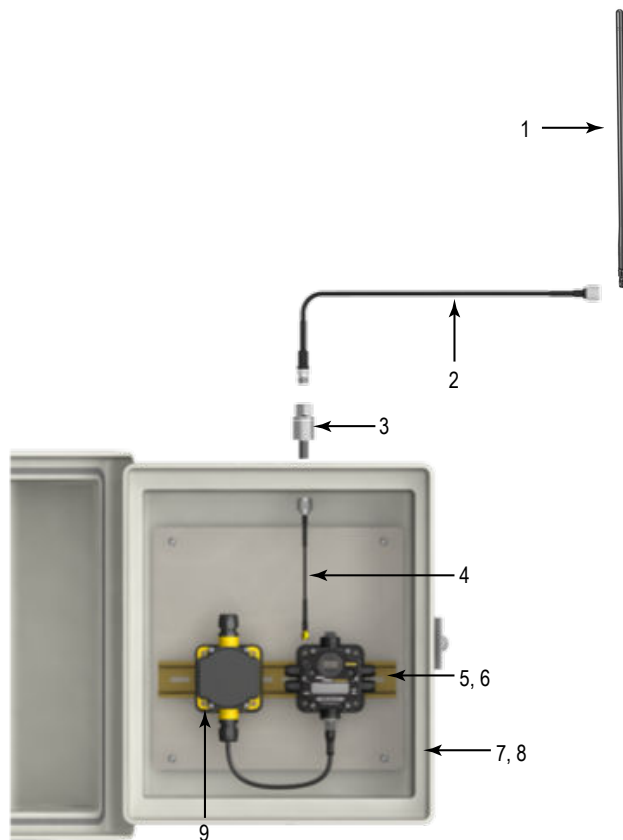

Antenna Kit BWA-ANTKIT-005

Mid-range gain omni-directional antenna kit BWA-ANTKIT-005 (p/n 20499) includes a 7 dBi 2.4 GHz rubber swivel antenna.

	Qty	Part No.	Model	Description
1	1	77818	BWA-207-C	Antenna, Omni, 2.4 GHz, 7 dBi, Rubber swivel, RP-SMA Male
2	1	77488	BWC-1MRSFRSB4	RG58, RP-SMA Male to RP-SMA Female Bulkhead, 4 m
3	1	79296	BWC-LMRSFRPB	Surge Suppressor, Bulkhead, RP-SMA
4	1	78544	BWC-1MRSFRSB02	RG58, RP-SMA Male to RP-SMA Female Bulkhead, 0.2 m
5-9				Sold separately. Antenna kits do not include the radio, power supply, or enclosure components.

To create a weatherproof antenna connection, refer to the Sure Cross Wireless I/O Product Manual (p/n [132607](#)), the Sure Cross Installation Guide (p/n [151514](#)), or Antenna Basics (p/n [132113](#)).